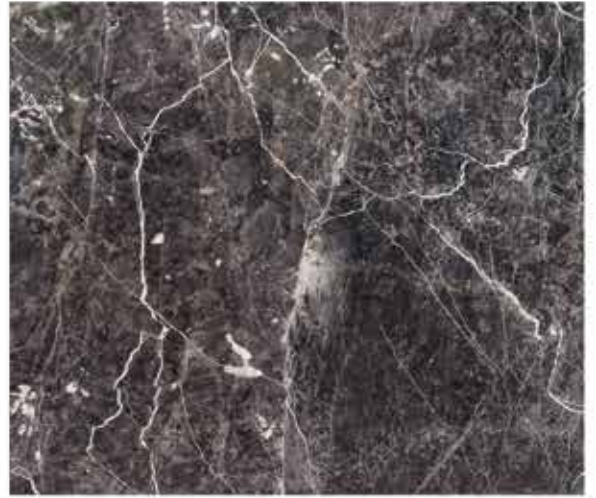

Black Carallia

■ Kalınlık / Thickness
2cm & 3cm

■ Ebat / Size
30*60CM - 60*60CM - 60*120 - 80*80
100*100 - 120*120 - 3*33*100/150CM
2*32*100/150CM - SLAB - BLOCK

■ Surface: Polished | Honed | Leather Finished