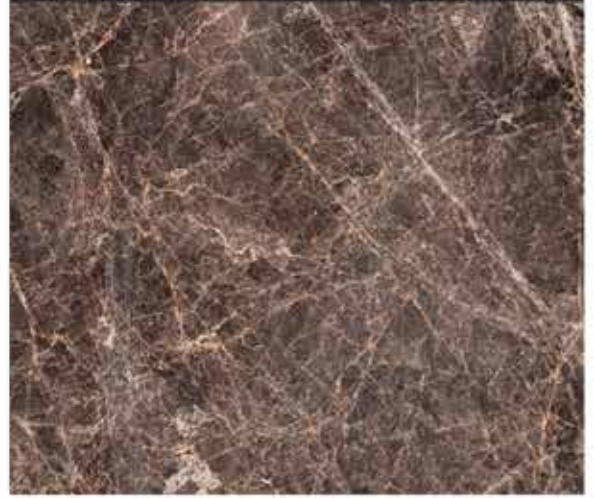

Spanish Maron

■ Kalınlık / Thickness
2cm & 3cm

■ Ebat / Size
30*60CM - 60*60CM - 60*120 - 80*80
100*100 - 120*120 - 3*33*100/150CM
2*32*100/150CM - SLAB - BLOCK

■ Surface: Polished | Honed | Leather Finished