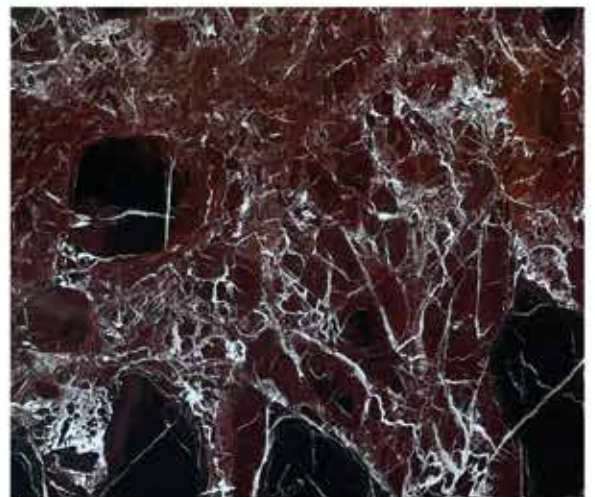

Rosso Levanto

■ Kalınlık / Thickness
2cm & 3cm

■ Ebat / Size
30*60CM - 60*60CM - 60*120 - 80*80
100*100 - 120*120 - 3*33*100/150CM
2*32*100/150CM - SLAB - BLOCK

■ Surface: Polished | Honed | Leather Finished