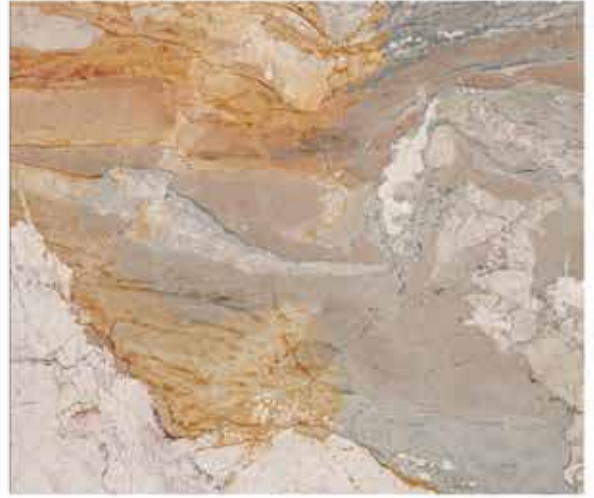

Breccia Blue

■ Kalınlık / Thickness
2cm & 3cm

■ Ebat / Size
30*60CM - 60*60CM - 60*120 - 80*80
100*100 - 120*120 - 3*33*100/150CM
2*32*100/150CM - SLAB - BLOCK

■ Surface: Polished | Honed | Leather Finished