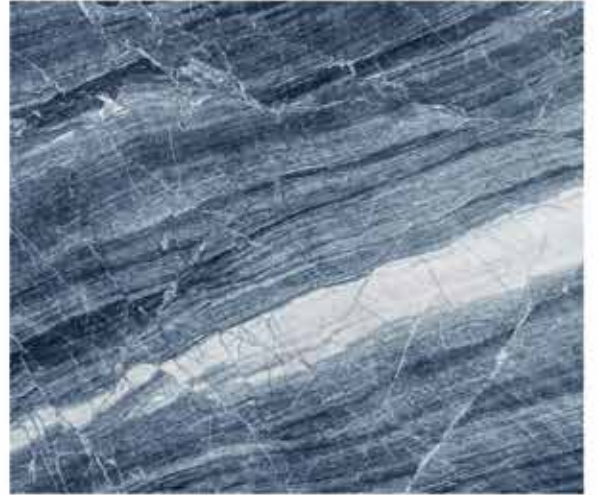

Salvadori

■ Kalınlık / Thickness
2cm & 3cm

■ Ebat / Size
30*60CM - 60*60CM - 60*120 - 80*80
100*100 - 120*120 - 3*33*100/150CM
2*32*100/150CM - SLAB - BLOCK

■ Surface: Polished | Honed | Leather Finished