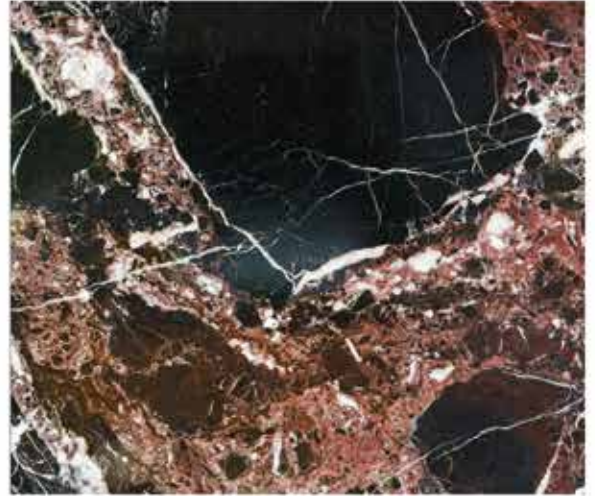

Rosso Levanto

■ Kalınlık / Thickness
2cm & 3cm

■ Ebat / Size
30*60CM - 60*60CM - 60*120 - 80*80
100*100 - 120*120 - 3*33*100/150CM
2*32*100/150CM - SLAB - BLOCK

■ Surface: Polished | Honed | Leather Finished