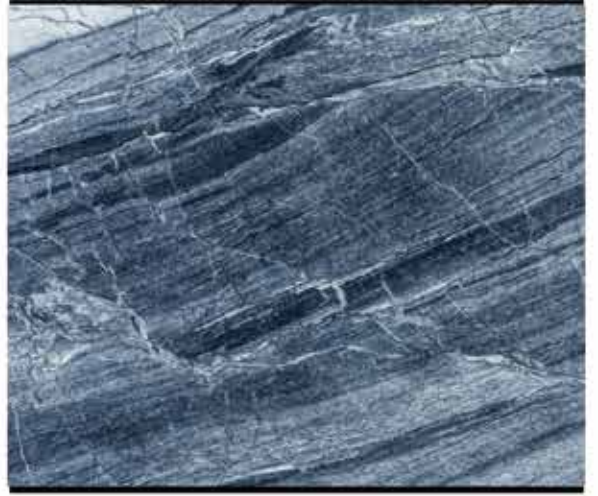

Salvadori

■ Kalınlık / Thickness
2cm & 3cm

■ Ebat / Size
30*60CM - 60*60CM - 60*120 - 80*80
100*100 - 120*120 - 3*33*100/150CM
2*32*100/150CM - SLAB - BLOCK

■ Surface: Polished | Honed | Leather Finished