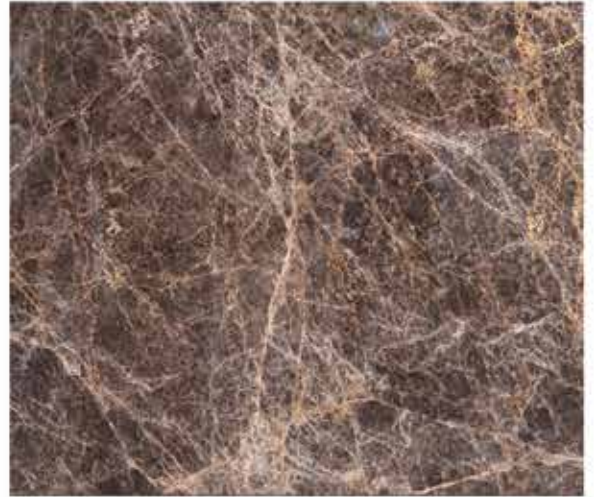

Spanish Maron

■ Kalınlık / Thickness
2cm & 3cm

■ Ebat / Size
30*60CM - 60*60CM - 60*120 - 80*80
100*100 - 120*120 - 3*33*100/150CM
2*32*100/150CM - SLAB - BLOCK

■ Surface: Polished | Honed | Leather Finished