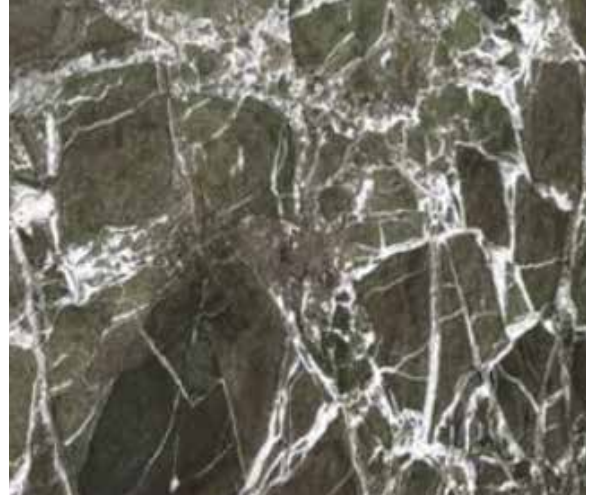

Green Levanto

■ Kalınlık / Thickness
2cm & 3cm

■ Ebat / Size
30*60CM - 60*60CM - 60*120 - 80*80
100*100 - 120*120 - 3*33*100/150CM
2*32*100/150CM - SLAB - BLOCK

■ Surface: Polished | Honed | Leather Finished