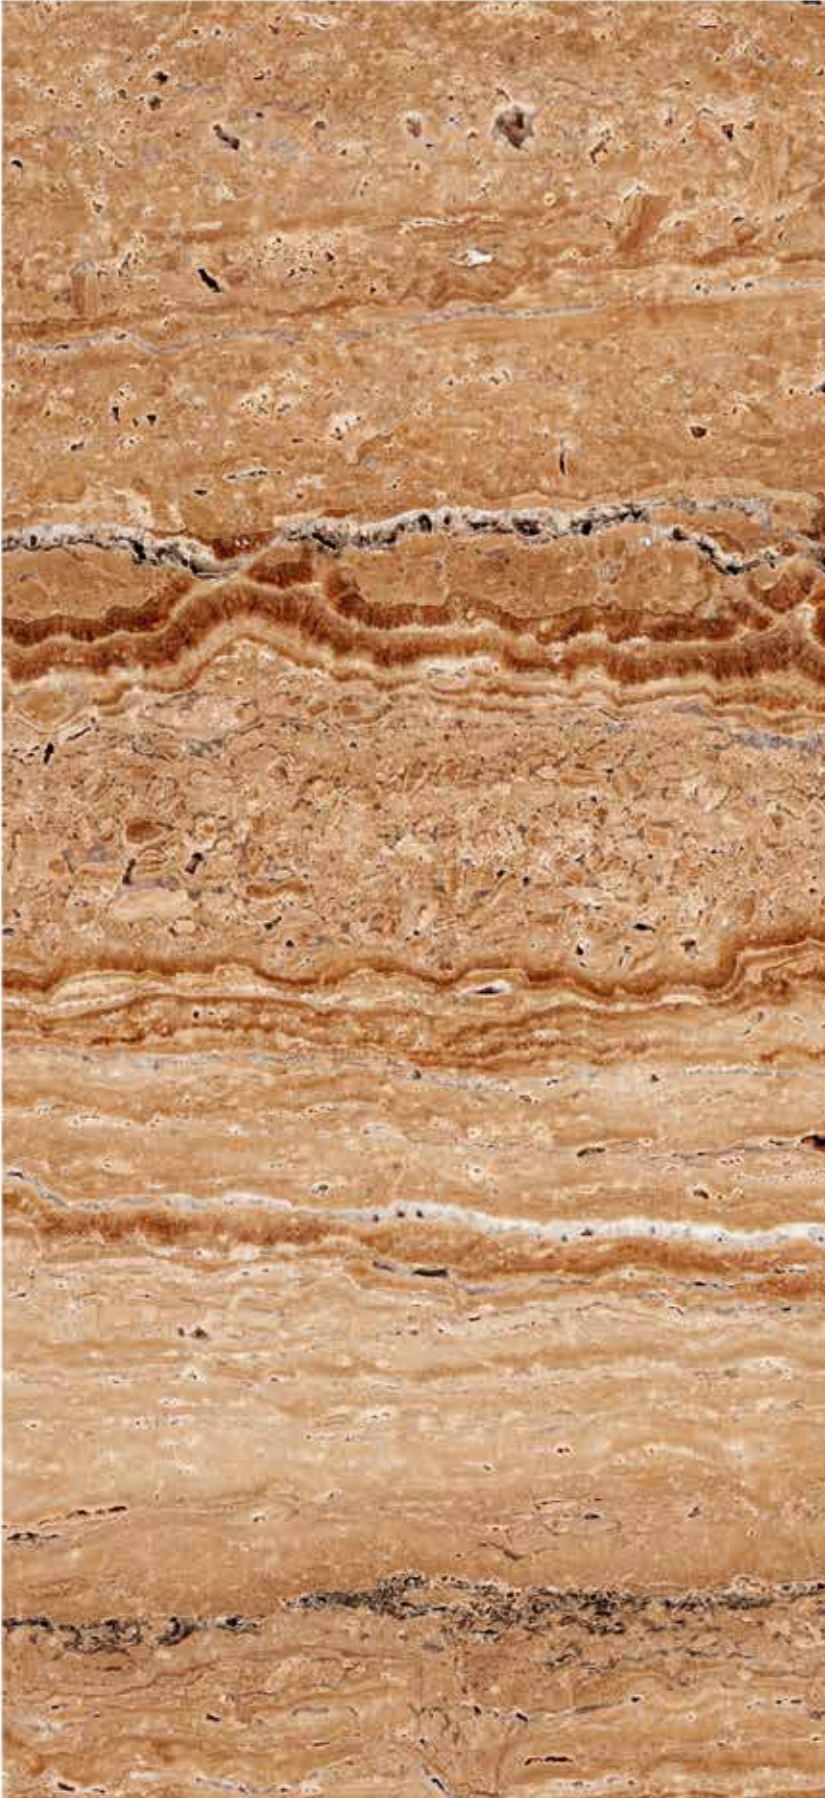

Medium Travertine

■ Kalınlık / Thickness
2cm & 3cm

■ Ebat / Size
30*60CM - 60*60CM - 60*120 - 80*80
100*100 - 120*120 - 3*33*100/150CM
2*32*100/150CM - SLAB - BLOCK

■ Surface: Polished | Honed | Leather Finished