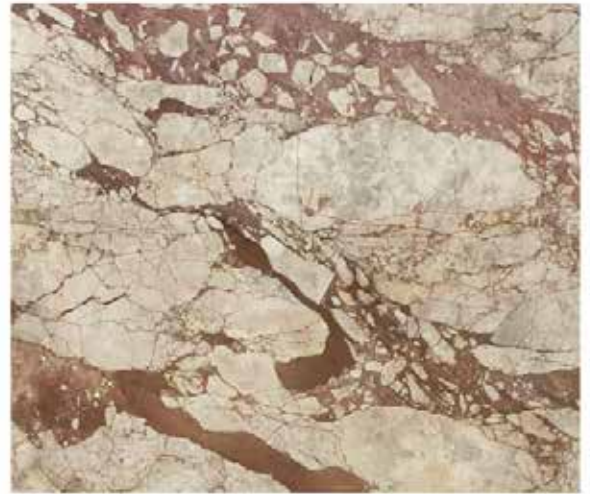

Merlot Valancia

■ Kalınlık / Thickness
2cm & 3cm

■ Ebat / Size
30*60CM - 60*60CM - 60*120 - 80*80
100*100 - 120*120 - 3*33*100/150CM
2*32*100/150CM - SLAB - BLOCK

■ Surface: Polished | Honed | Leather Finished